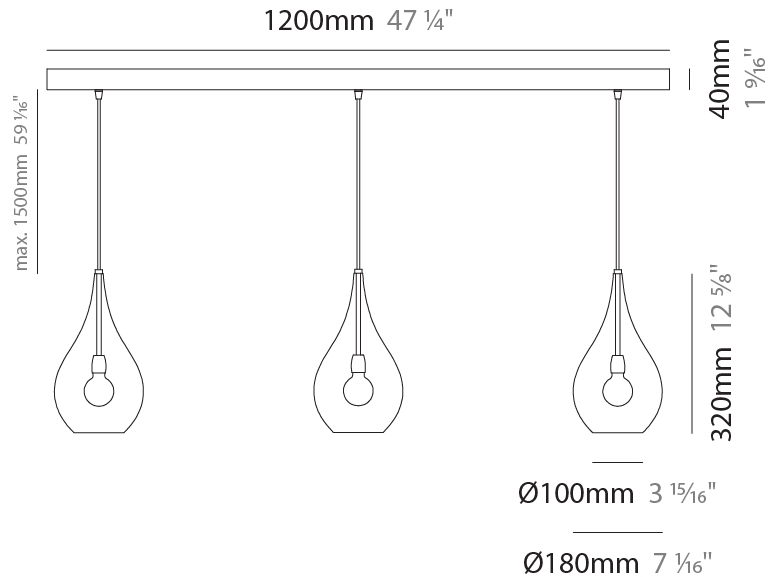

LACRIMA 3 LIGHT LINEAR SUSPENSION

D141062-

base number   Finish
Options

1. To build a product code in our configurator select the specify button on the base model # product page
2. To build a manual product code on this datasheet choose from the options listed below in blue font and add the suffix to the base model #

GENERAL

Series: Lacrima
Subseries: Lacrima 3 Light Linear
Brand: Cangini & Tucci
Division: Design
Mounting Type: Suspension
Mounting Location: Ceiling

PHYSICAL

Shape: Abstract
Diameter (mm): 1200
Diameter (in): 47 1/4
Length (mm): 1200
Length (in): 47 1/4
Height (mm): 320
Height (in): 12 5/8
Max. Overall Height (mm): 1820
Max. Overall Height (in): 71 5/8
Light Distribution: Omnidirectional
Weight (kg): 3.4
Weight (lbs): 7.48
[Fixture Finish: AMB / GRN / PNK / RUB / SKB / SMK / TOB / TRA](#)
Holder Finish: PSS
Fixture Material: Glass / Metal
Cable Details: 1500mm Cable

ELECTRICAL

Number of Lamps: 3
Lamp Type: LED Retrofit
Bulb Included: Bulb Not Included
Total Output Wattage (W): 12
Max. Wattage Per Lamp (W): 4
Lamp Base: E12
Input Voltage (V): 120

LED

OPTICAL

RATINGS AND CERTIFICATIONS

Certified By: Certified for North American Standards
IP rating: IP20